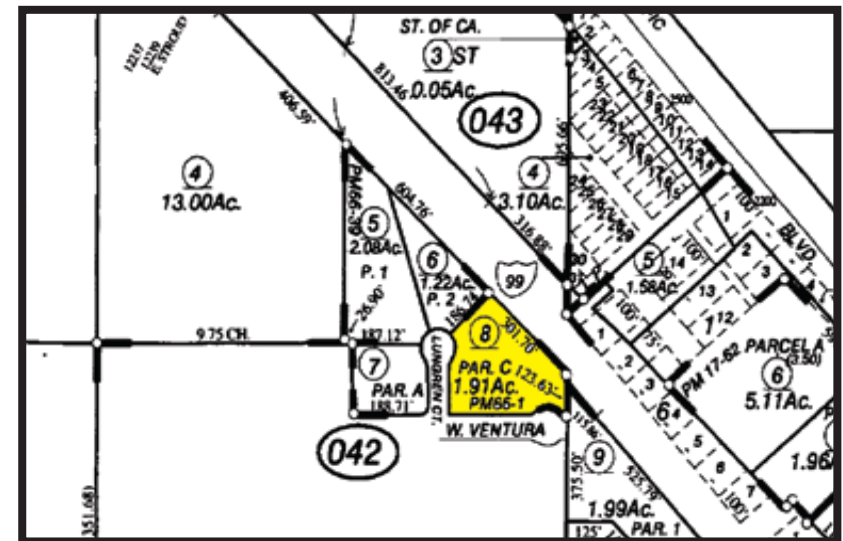

LOT FOR SALE  
Kingsburg Business Park  
Lot 19C

**PROPERTY SUMMARY**

<b>Lot Size</b>	<b>83,235 SF</b>
<b>Price</b>	<b>\$624,262</b>
<b>Price Per SF</b>	<b>\$7.50</b>
<b>Location</b>	<b>HWY 99 &amp; Sierra</b>
<b>Zoning</b>	<b>Commercial</b>
<b>Utilities</b>	<b>Stubbed to lot</b>
<b>Improvements</b>	<b>Off-Site completed</b>